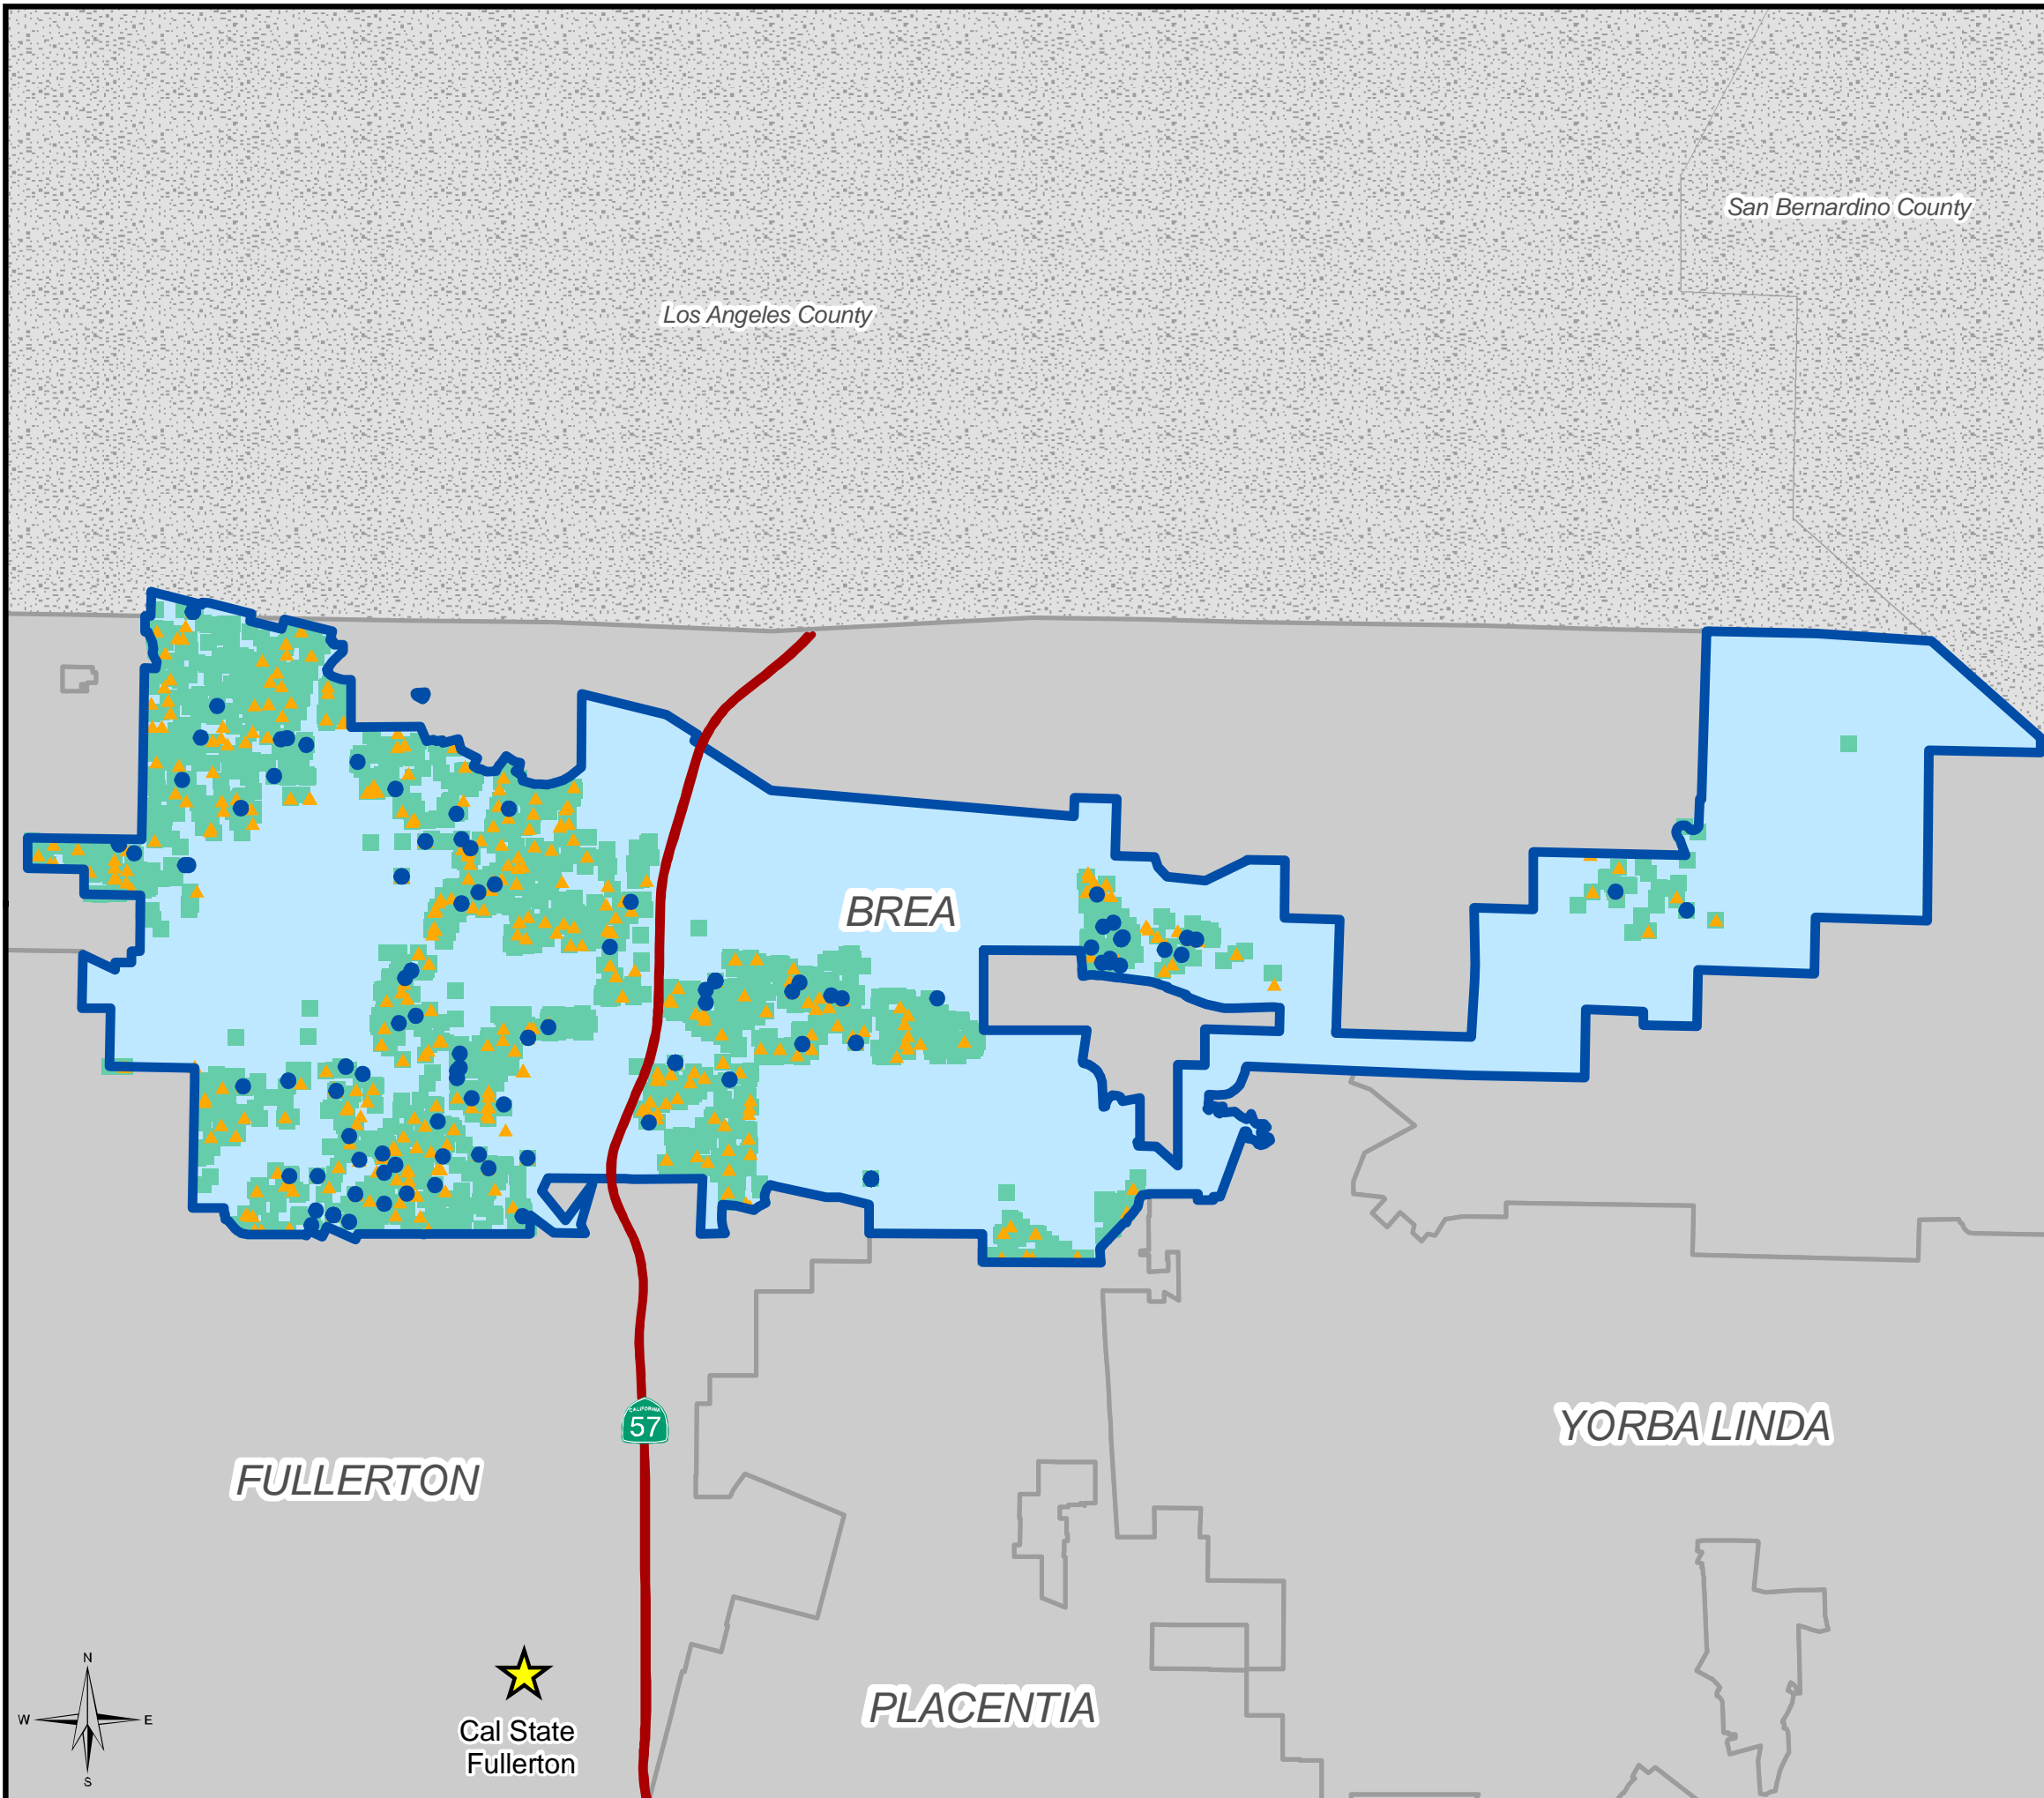

**Students, Alumni, Faculty and Staff
Located within Brea**

	Students in Brea	467
	Alumni in Brea	2,339
	Faculty & Staff in Brea	147

1% % of Total Student Body
(31,141 Total)

2% % of all Alumni
(152,409 Total)

3% % of all Faculty & Staff
(4,347 Total)

**2,029 or 87%
of Alumni**
FROM OC
ARE REGISTERED
TO VOTE in BREA

Source: CSU Fullerton and
the Center for Demographic Research
May, 2010

Portions of this map are copyrighted, and reproduced
with permission granted, by Thomas Bros. Maps.