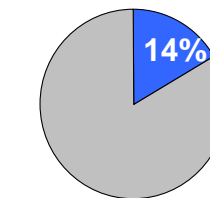

CALIFORNIA STATE UNIVERSITY FULLERTON

Students, Alumni, Faculty and Staff Located within Fullerton

	Students in Fullerton	2,587
	Alumni in Fullerton	6,681
	Faculty & Staff in Fullerton	621

**% of Total Student Body
(31,141 Total)**

**% of all Alumni
(152,409 Total)**

**% of all Faculty & Staff
(4,347 Total)**

**5,488 or 82%
of Alumni**
FROM OC
ARE REGISTERED
TO VOTE in FULLERTON

Source: CSU Fullerton and
the Center for Demographic Research
May, 2010