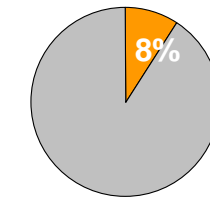

CALIFORNIA STATE UNIVERSITY FULLERTON

Students, Alumni, Faculty and Staff Located within Fullerton

	Students in Fullerton	2,587
	Alumni in Fullerton	6,681
	Faculty & Staff in Fullerton	621

**% of Total Student Body
(31,141 Total)**

**% of all Alumni
(152,409 Total)**

**% of all Faculty & Staff
(4,347 Total)**

**5,488 or 82%
of Alumni**
FROM OC
ARE REGISTERED
TO VOTE in FULLERTON

Source: CSU Fullerton and
the Center for Demographic Research
May, 2010