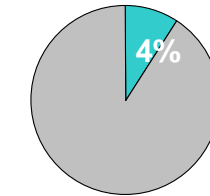

CALIFORNIA STATE UNIVERSITY FULLERTON

Students, Alumni, Faculty and Staff Located within Fullerton

	Students in Fullerton	2,587
	Alumni in Fullerton	6,681
	Faculty & Staff in Fullerton	621

**% of Total Student Body
(31,141 Total)**

**% of all Alumni
(152,409 Total)**

**% of all Faculty & Staff
(4,347 Total)**

**5,488 or 82%
of Alumni**
FROM OC
ARE REGISTERED
TO VOTE in FULLERTON

Source: CSU Fullerton and
the Center for Demographic Research
May, 2010