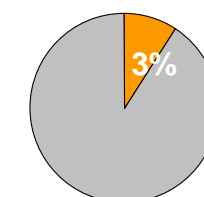

**Students, Alumni, Faculty and Staff
Located within Garden Grove**

	Students in Garden Grove	1,029
	Alumni in Garden Grove	3,388
	Faculty & Staff in Garden Grove	48

**% of Total Student Body
(31,141 Total)**

**% of all Alumni
(152,409 Total)**

**% of all Faculty & Staff
(4,347 Total)**

**2,959 or 87%
of Alumni**
FROM OC
ARE REGISTERED
TO VOTE in GARDEN GROVE

Source: CSU Fullerton and
the Center for Demographic Research
May, 2010