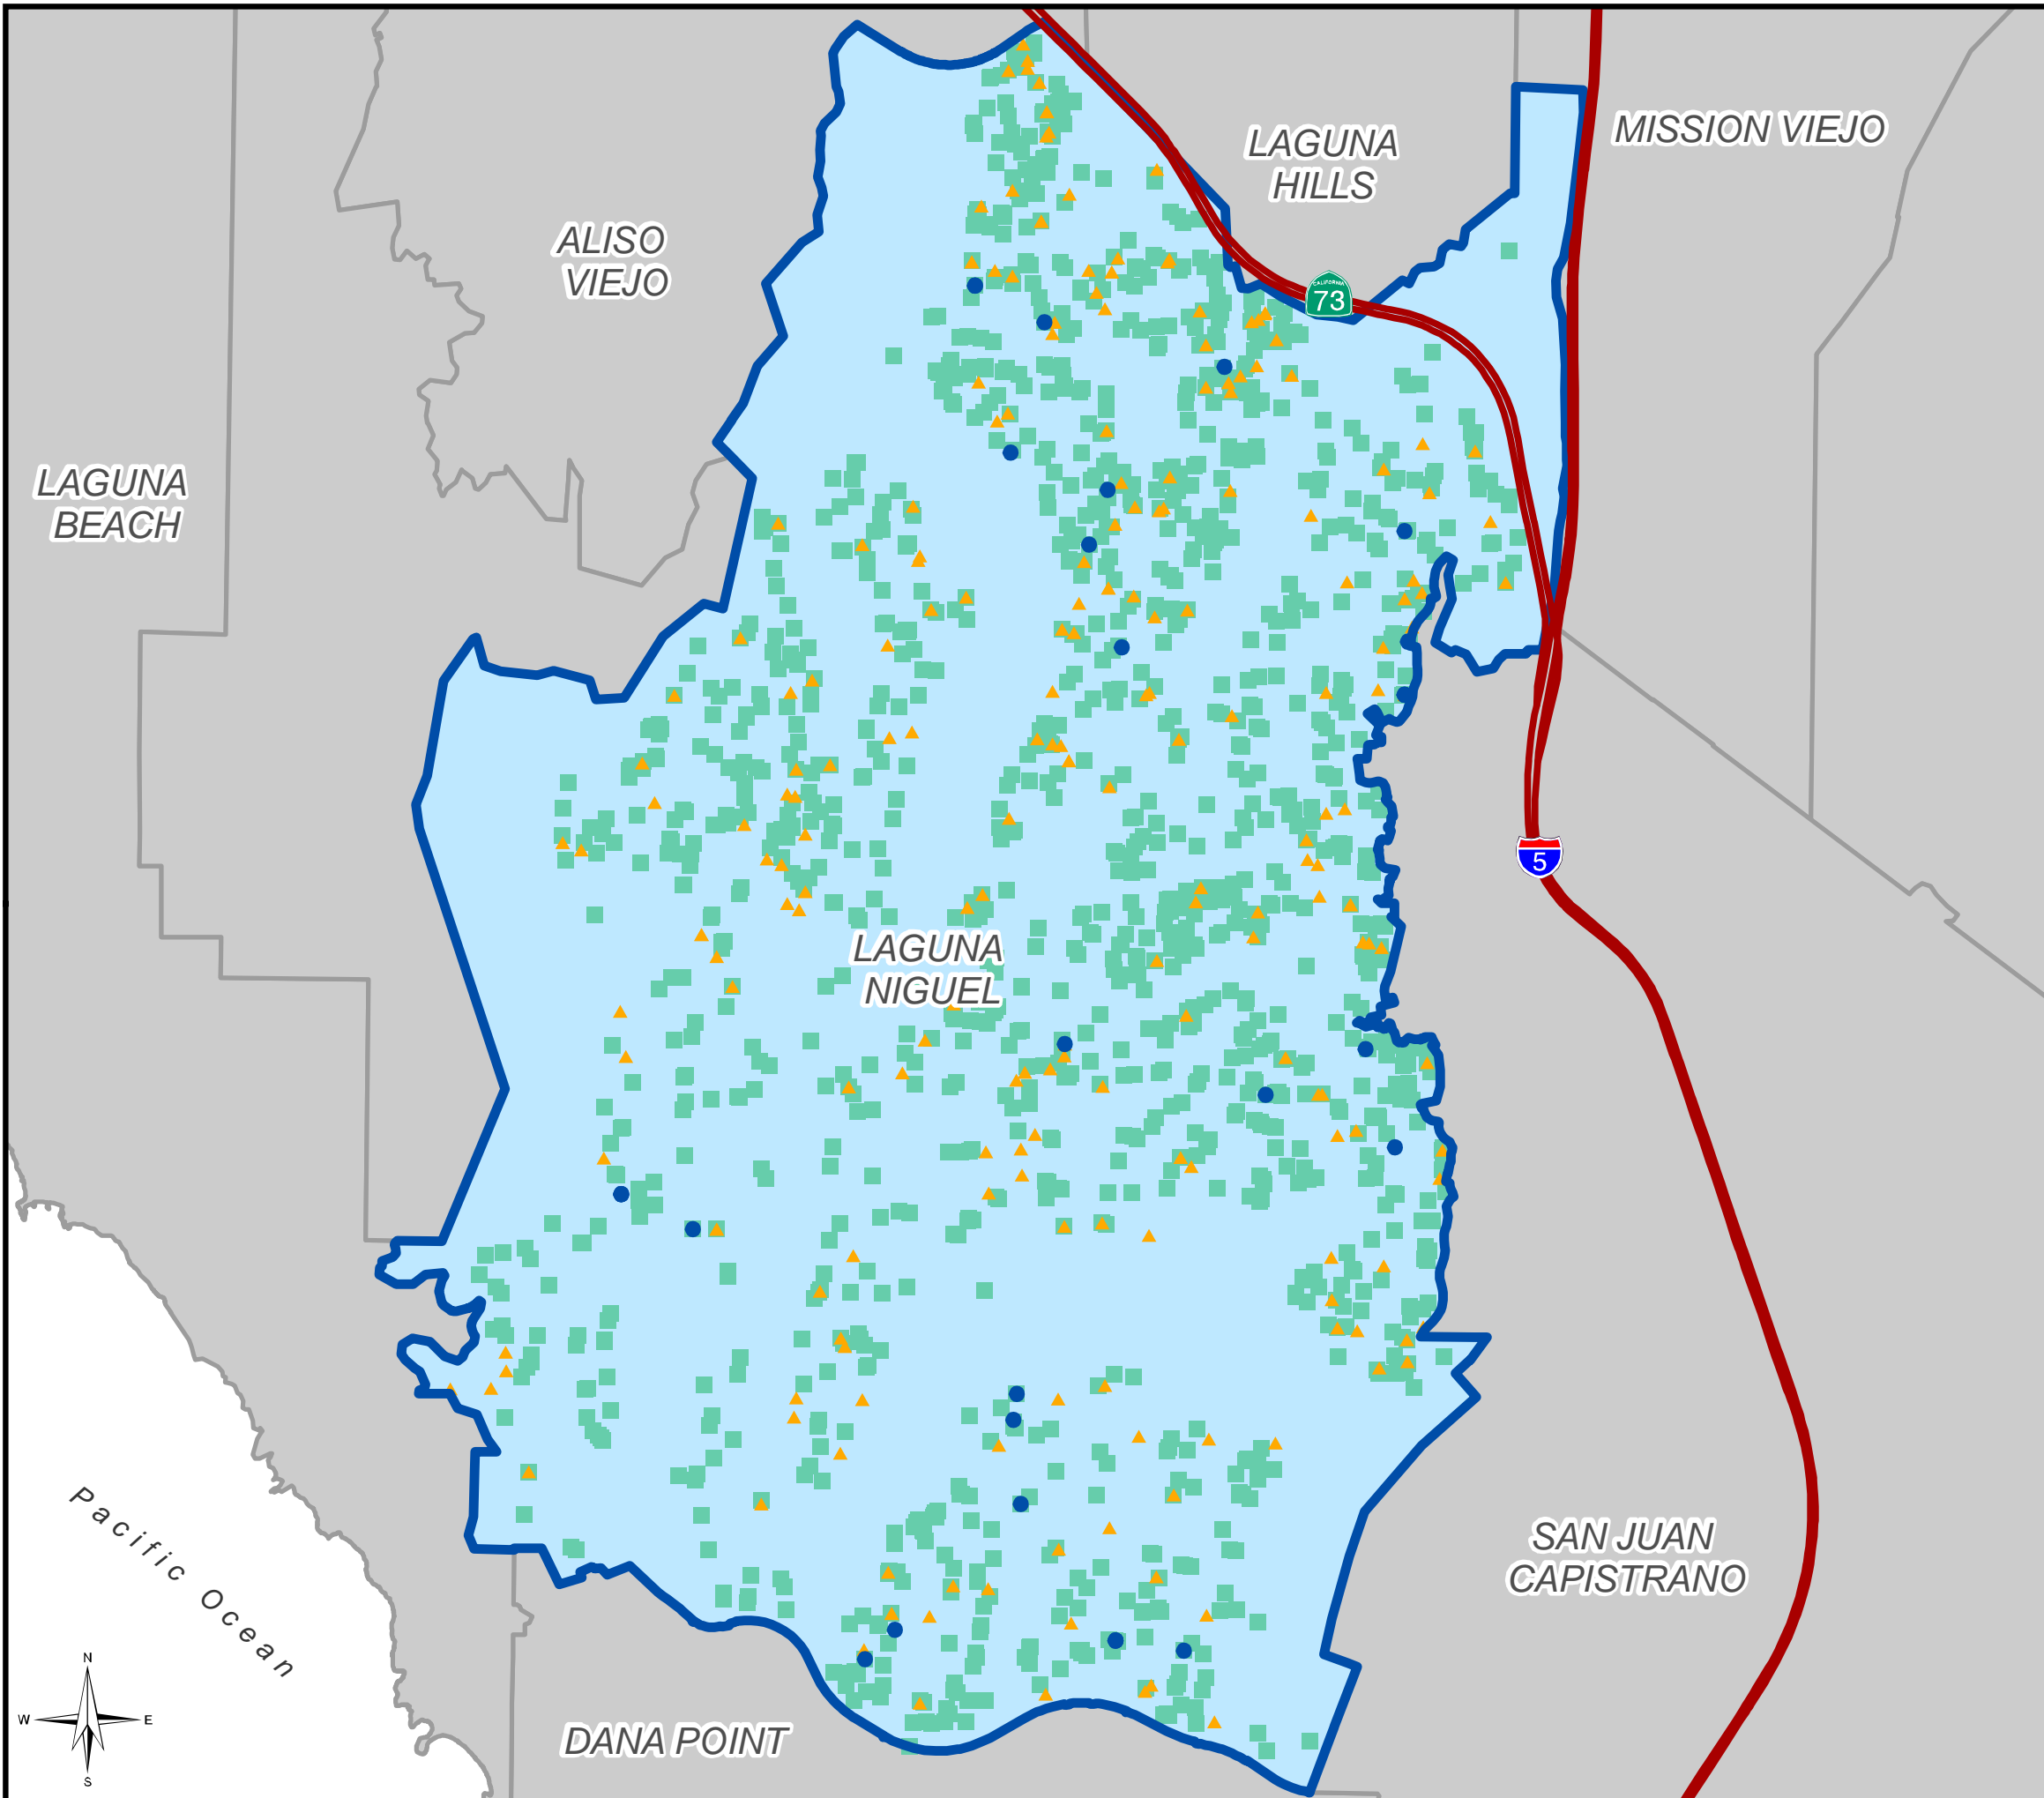

**% of Total Student Body (31,141 Total)**

**% of all Alumni (152,409 Total)**

**% of all Faculty & Staff (4,347 Total)**

**1,448 or 88% of Alumni**  
 FROM OC  
 ARE REGISTERED  
 TO VOTE in LAGUNA NIGUEL

Source: CSU Fullerton and the Center for Demographic Research May, 2010

Portions of this map are copyrighted, and reproduced with permission granted, by Thomas Bros. Maps.