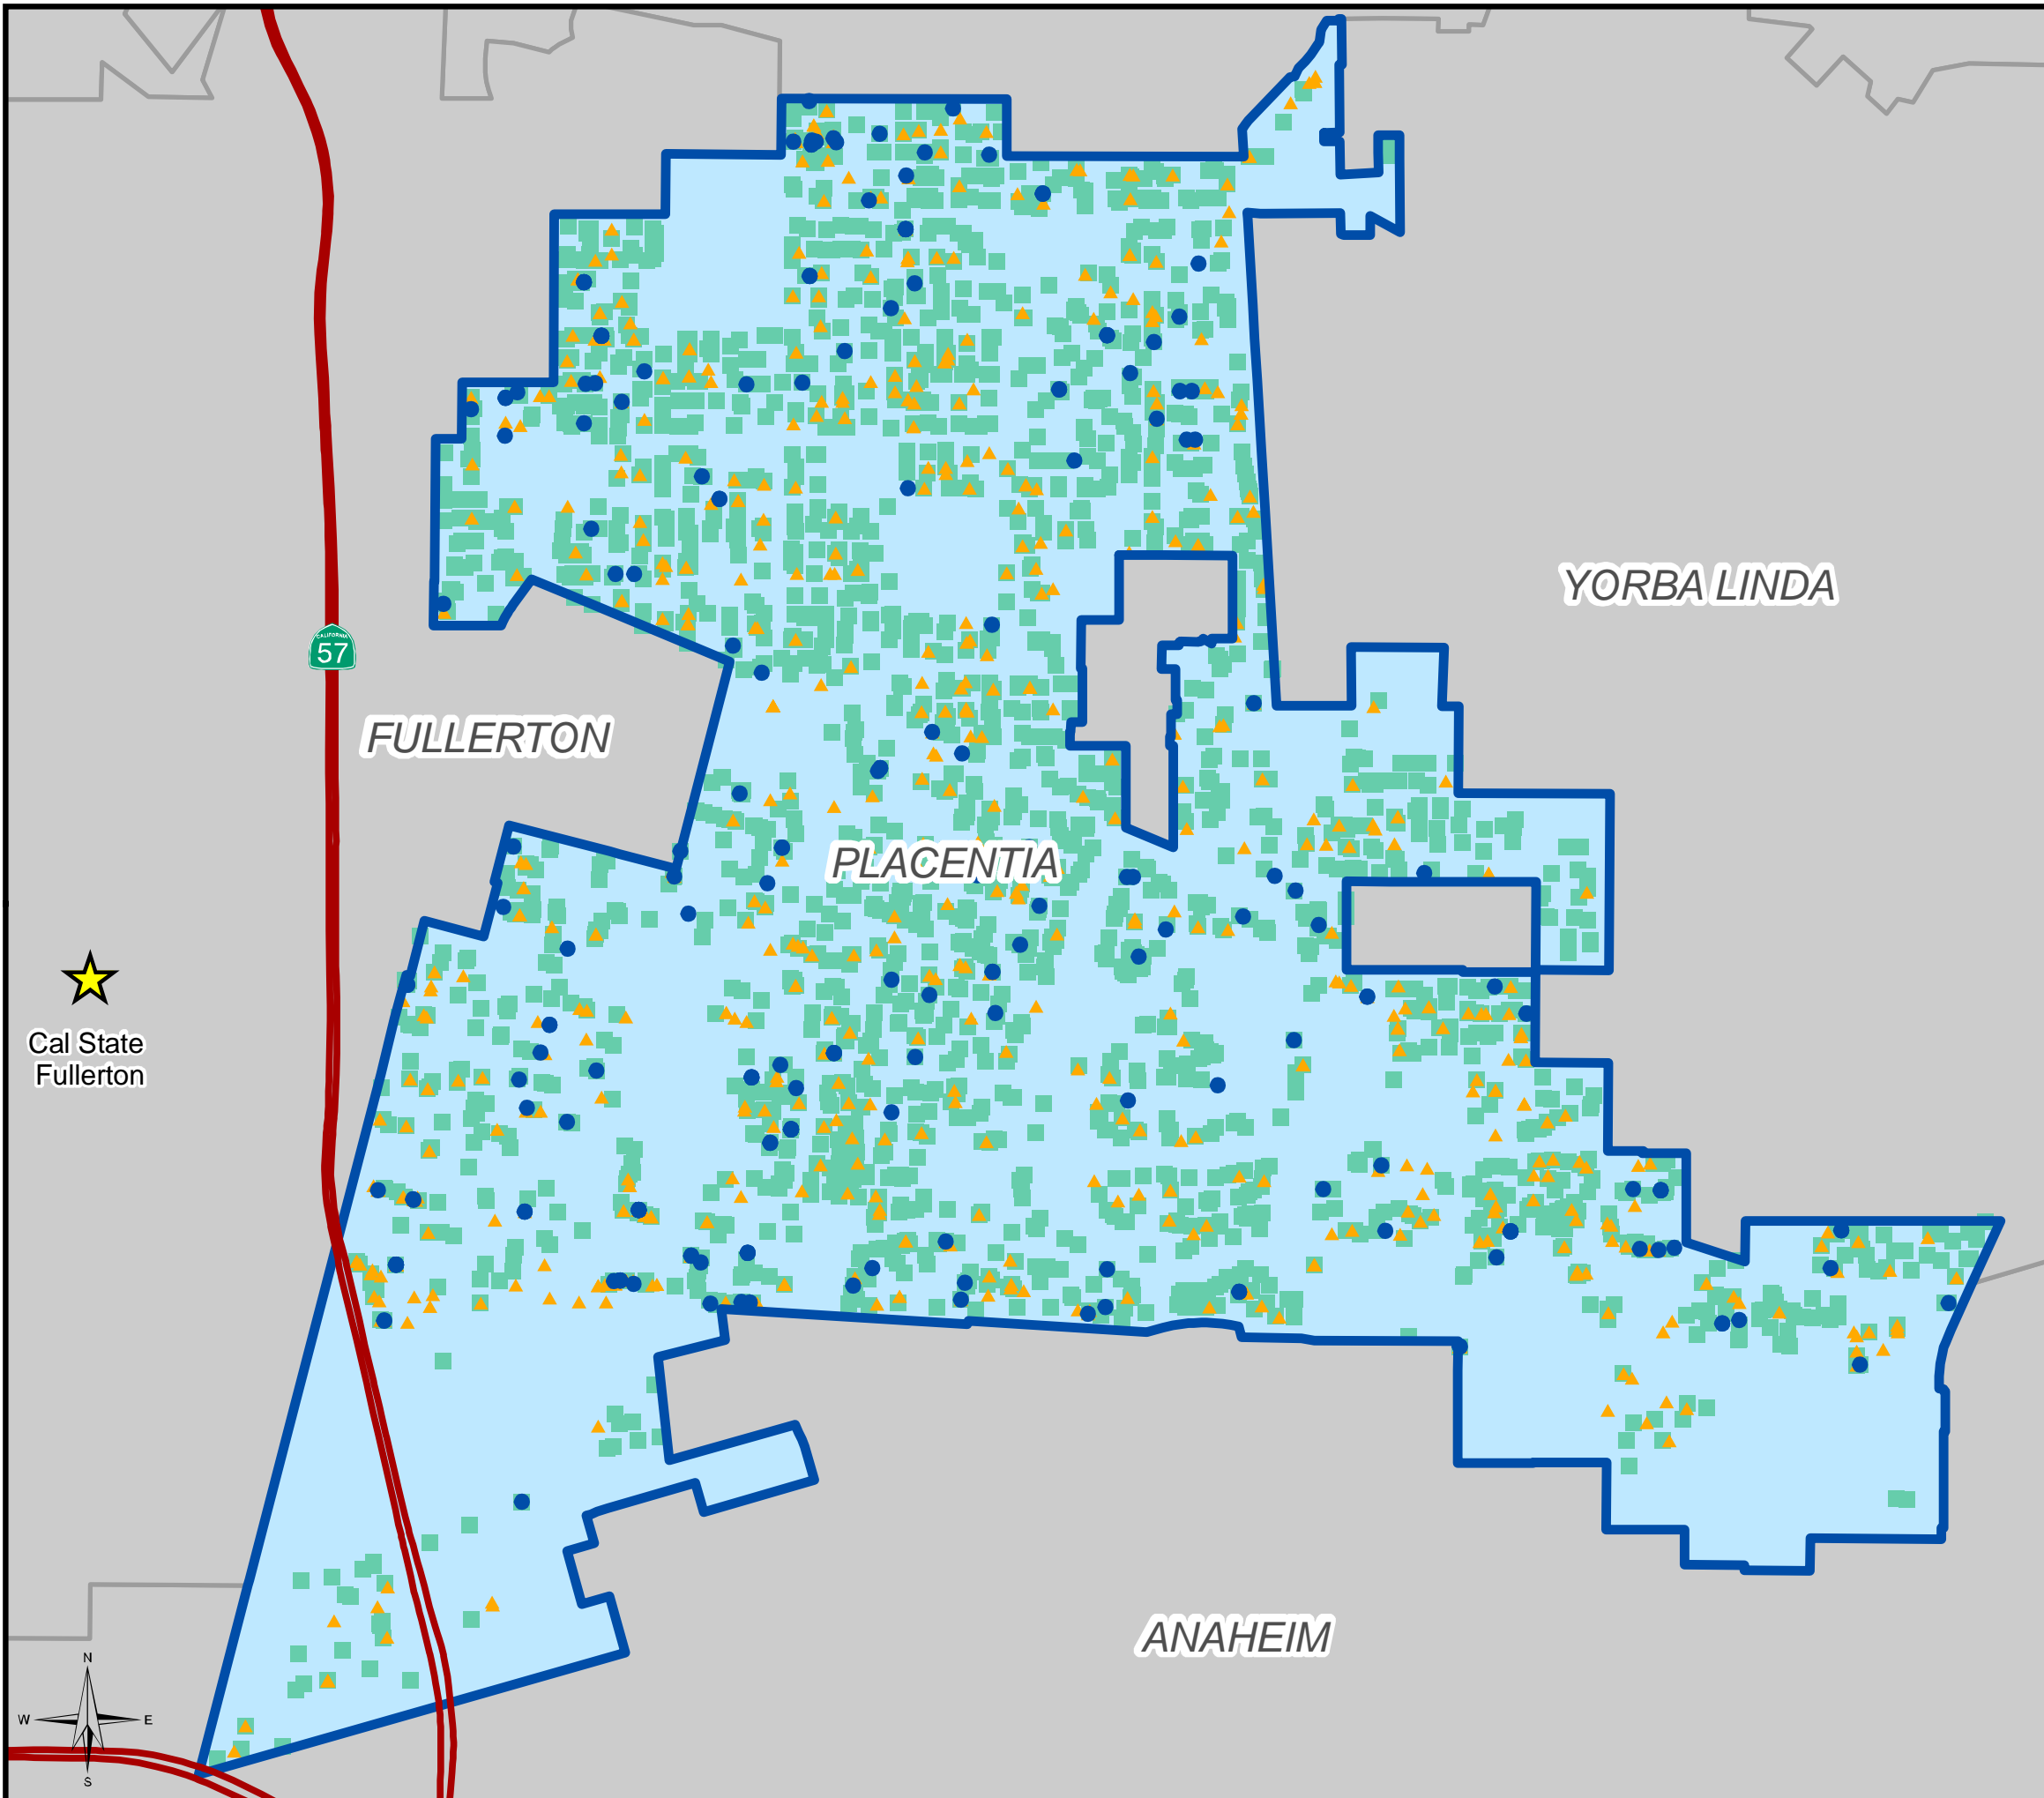

**Students, Alumni, Faculty and Staff
Located within Placentia**

	Students in Placentia	744
	Alumni in Placentia	3,219
	Faculty & Staff in Placentia	210

**% of Total Student Body
(31,141 Total)**

**% of all Alumni
(152,409 Total)**

**% of all Faculty & Staff
(4,347 Total)**

**2,818 or 88%
of Alumni**
FROM OC
ARE REGISTERED
TO VOTE in PLACENTIA

Source: CSU Fullerton and
the Center for Demographic Research
May, 2010

Portions of this map are copyrighted, and reproduced
with permission granted, by Thomas Bros. Maps.

★
Cal State
Fullerton