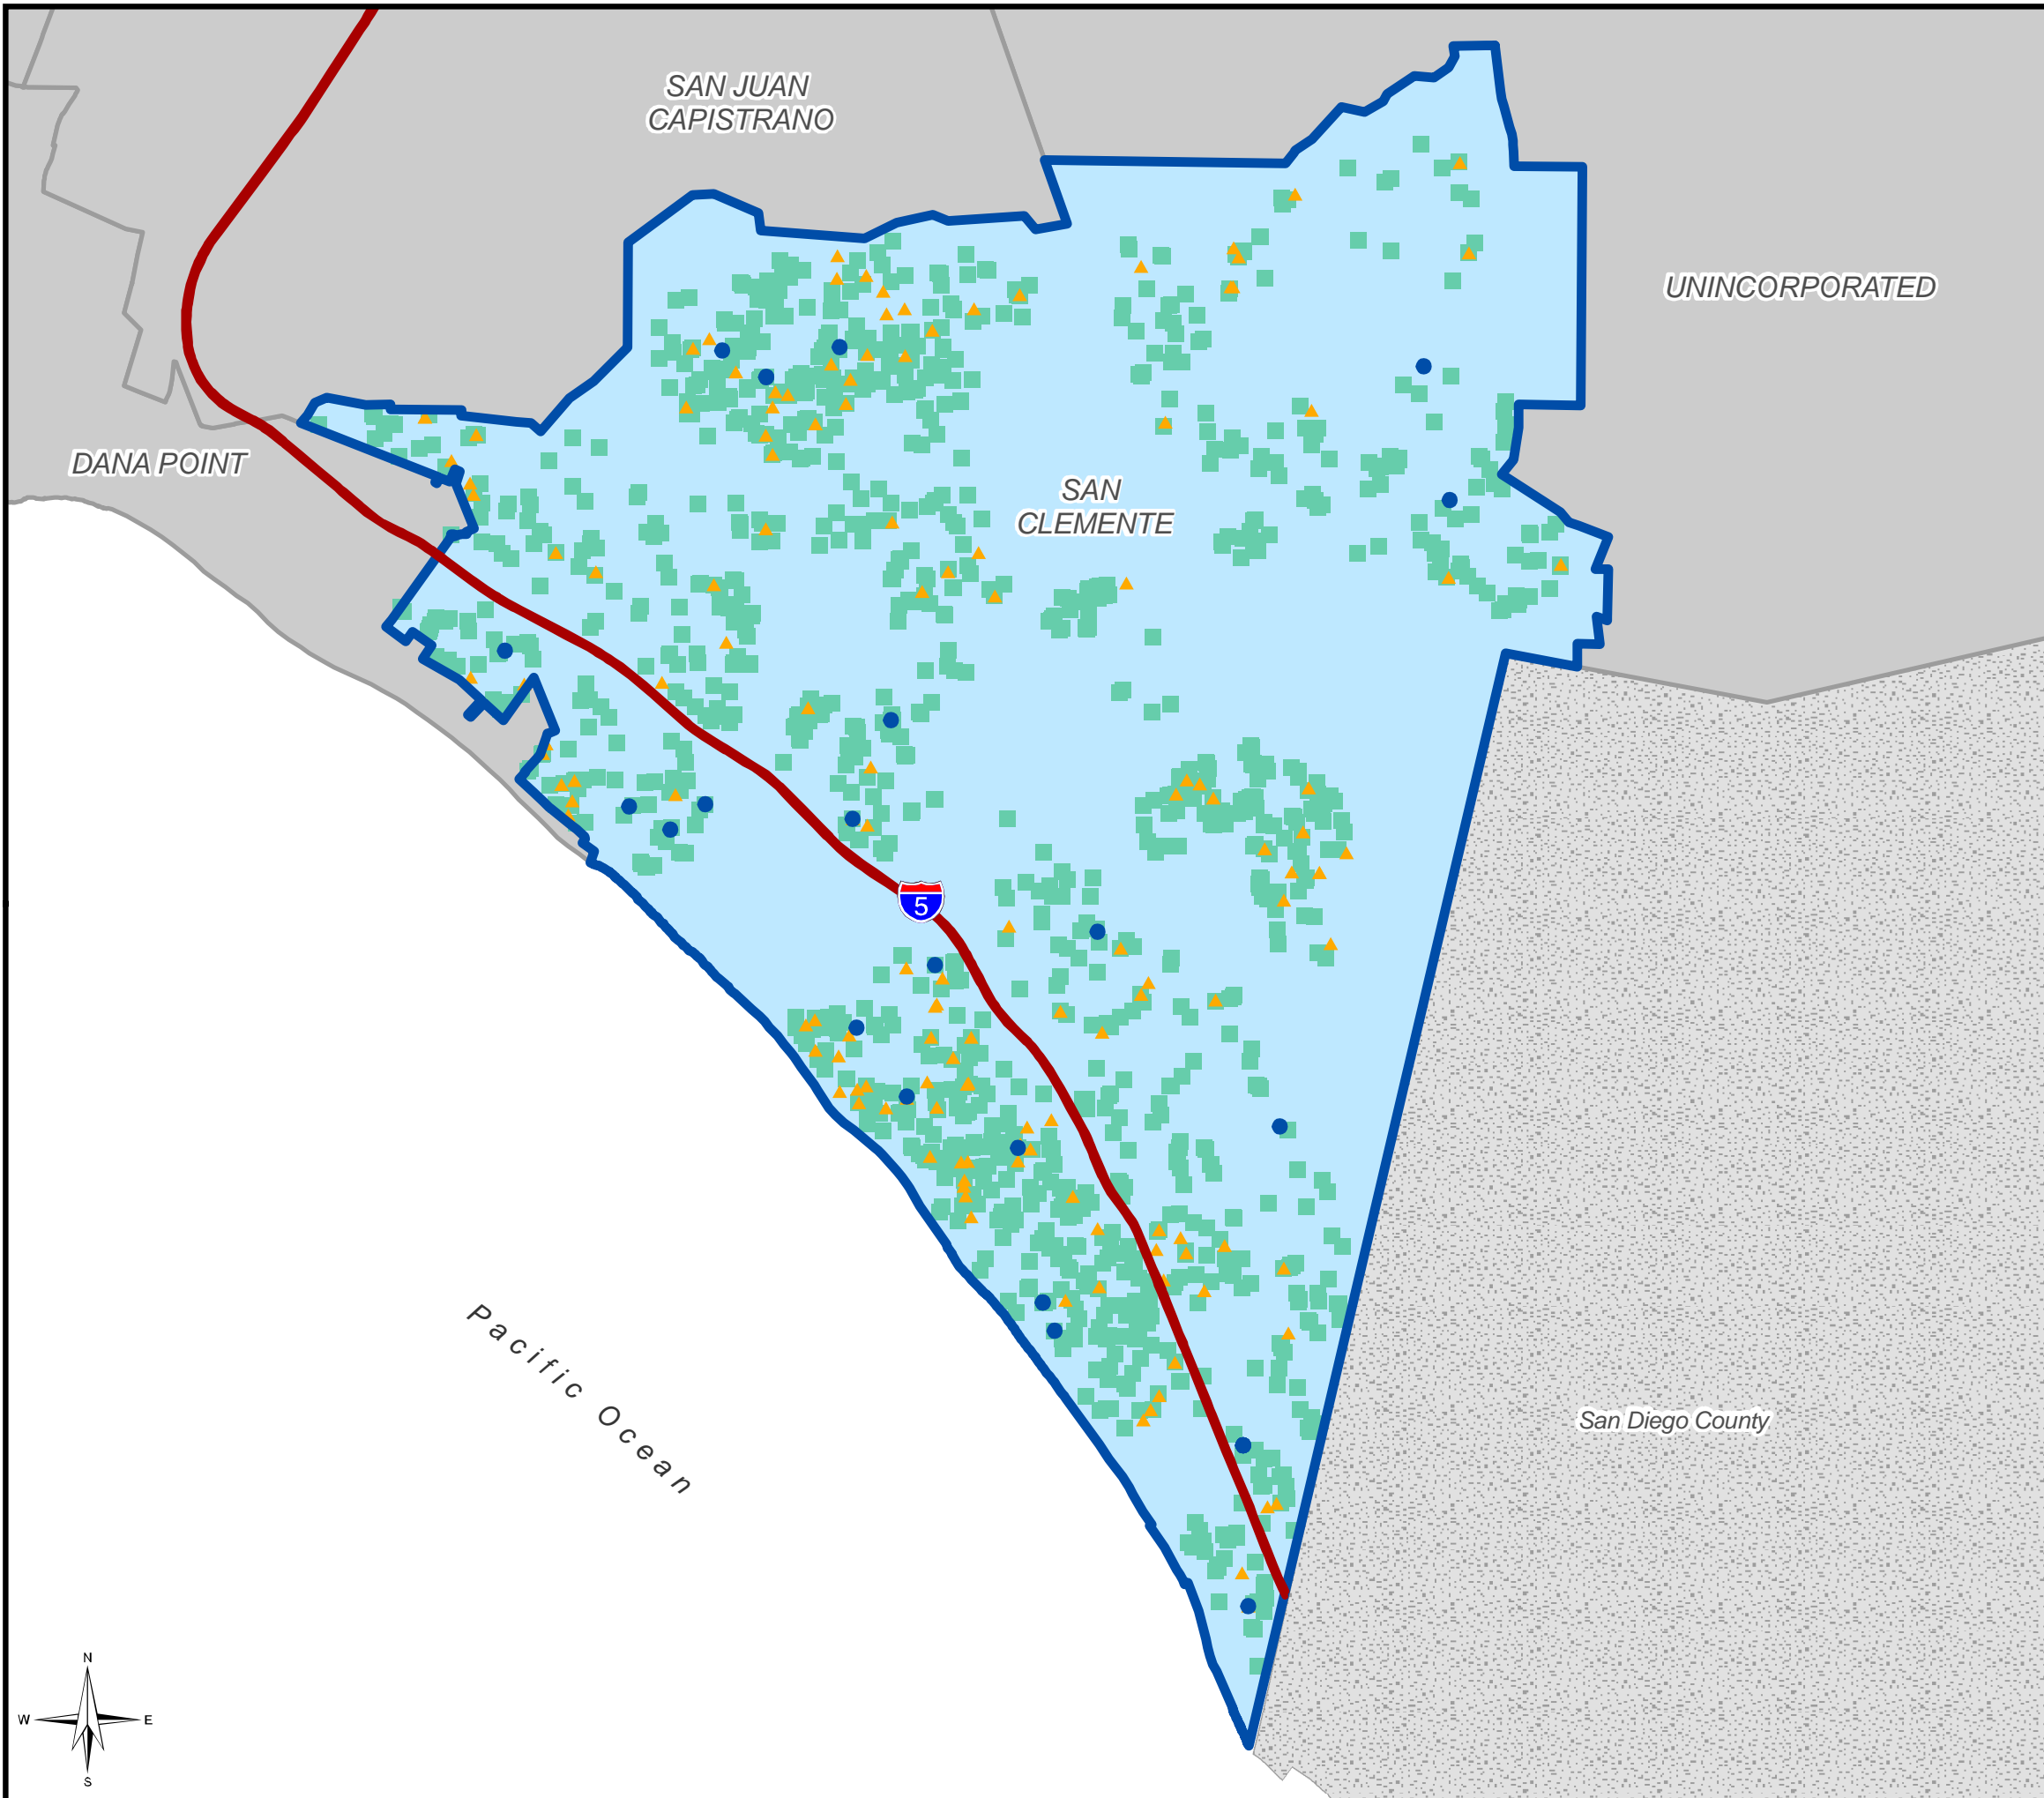

CALIFORNIA STATE UNIVERSITY FULLERTON

Students, Alumni, Faculty and Staff Located within San Clemente

	Students in San Clemente	143
	Alumni in San Clemente	1,426
	Faculty & Staff in San Clemente	26

% of Total Student Body (31,141 Total)

% of all Alumni (152,409 Total)

% of all Faculty & Staff (4,347 Total)

1,244 or 87% of Alumni FROM OC ARE REGISTERED TO VOTE in SAN CLEMENTE

Source: CSU Fullerton and the Center for Demographic Research May, 2010

Portions of this map are copyrighted, and reproduced with permission granted, by Thomas Bros. Maps.